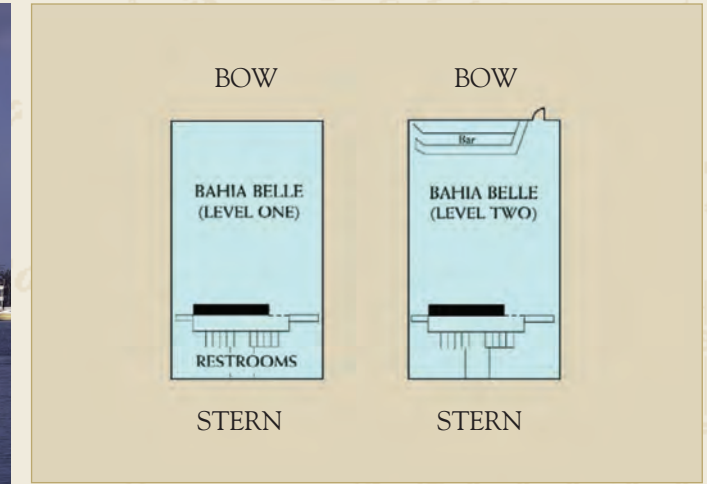

### BAHIA BELLE

### WILLIAM D. EVANS

STERNWHEELER	SIZE	SQ. FT.	RECEPT.	BANQUET	THEATRE	CLASSROOM	SQUARE	CONF.
Bahia Belle (Entire Boat)	---	---	175	175	---	---	36	175
Bahia Belle (Level One)	22 x 43	946	---	70	80	48	36	70
Bahia Belle (Level Two)	23 x 39	897	---	---	80	48	---	---
William D. Evans (Level One)	36 x 40	1440	275	160	170	90	46	160
William D. Evans (Level Two)	36 x 50	1800	275	160	220	100	46	160