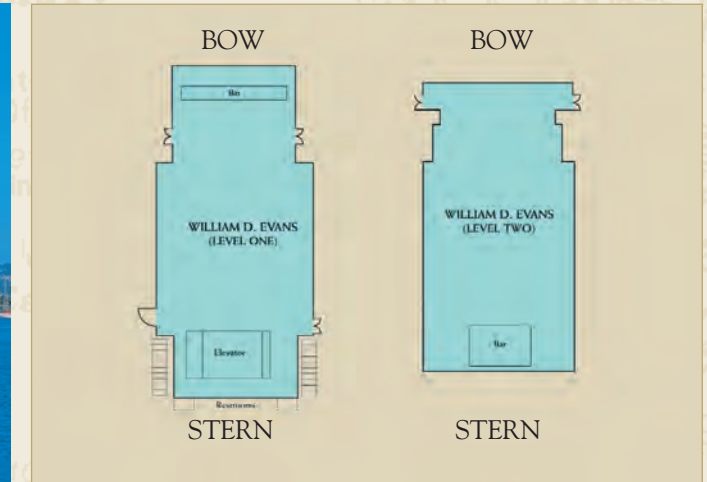

## STERNWHEELERS

Take your guests away from the ordinary! Step aboard our nineteenth-century-style paddle wheelers reminiscent of the great vessels that once ruled America's waterways.

We offer specialized catering or theme packages to complete your function and create an unforgettable experience for everyone on board. With full-film viewing and the latest audio/visual equipment, we can change a routinely ordinary meeting into a truly unique event.

### BAHIA BELLE

### WILLIAM D. EVANS

STERNWHEELER	SIZE	SQ. FT.	RECEPT.	BANQUET	THEATRE	CLASSROOM	SQUARE	CONF.
Bahia Belle (Entire Boat)	---	---	175	175	---	---	36	175
Bahia Belle (Level One)	22 x 43	946	---	70	80	48	36	70
Bahia Belle (Level Two)	23 x 39	897	---	---	80	48	---	---
William D. Evans (Level One)	36 x 40	1440	275	160	170	90	46	160
William D. Evans (Level Two)	36 x 50	1800	275	160	220	100	46	160